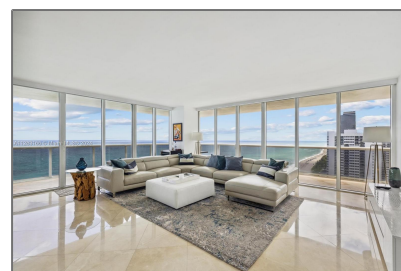

Residential Lease For Rent

2,065 Sqft - 1830 S OCEAN DR # 2102,
Hallandale Beach, Florida 33009

Basic [Details](#)

Property Type: **Residential Lease**

Listing Type: **For Rent**

Listing ID: **A11283166**

Price: **\$10,500**