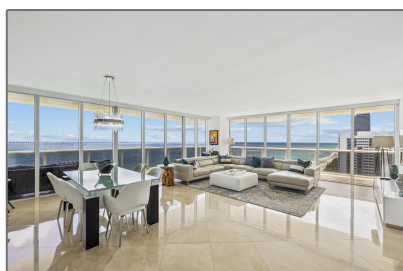

Residential Lease For Rent

2,065 Sqft - 1830 S OCEAN DR # 2102,
Hallandale Beach, Florida 33009

Basic [Details](#)

Property Type: **Residential Lease**

Listing Type: **For Rent**

Listing ID: **A11283166**

Price: **\$10,500**