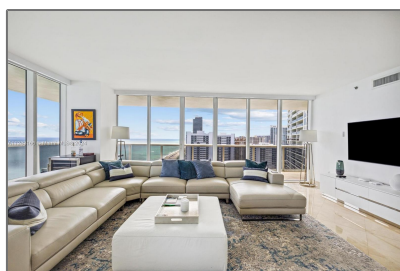

Residential Lease For Rent

2,065 Sqft - 1830 S OCEAN DR # 2102,
Hallandale Beach, Florida 33009

Basic [Details](#)

Property Type: **Residential Lease**

Listing Type: **For Rent**

Listing ID: **A11283166**

Price: **\$10,500**