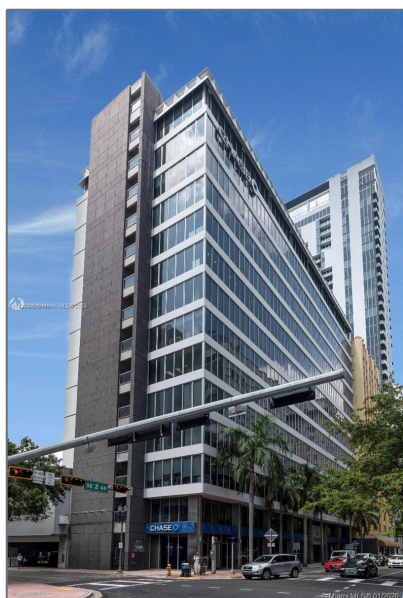

Commercial Sale For Sale

- 150 SE 2nd Ave # 904, Miami, Florida 33131

Basic Details

Property Type: **Commercial Sale**

Listing Type: **For Sale**

Listing ID: **A11438336**

Price: **\$2,200**

Year Built: **1967**

Lot Area: **1,184 Sqft**

On Market Date: **17/08/2023**

Address Map

Country: **US**

State: **FL**

County: **Miami-Dade County**

City: **Miami**

Zipcode: **33131**