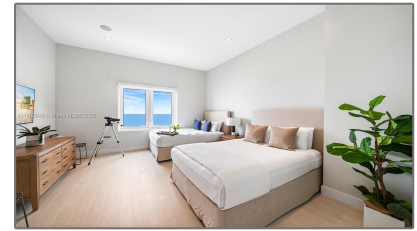

Residential Lease For Rent

1,480 Sqft - Miami Beach, Florida 33139

Basic Details

Property Type:	Residential Lease
Listing Type:	For Rent
Listing ID:	A11400049
Price:	\$19,000
Bedroom(s):	2
Bathroom(s):	2
Square Footage:	1,480 Sqft
Year Built:	1926
On Market Date:	07/06/2023