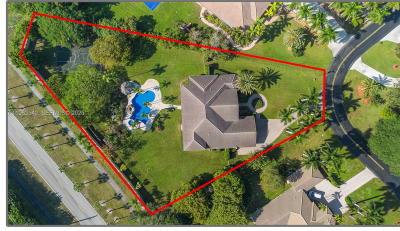

# Residential For Sale

4,026 Sqft - 13253 SW 25th Pl, Davie, Florida  
33325

## Address [Map](#)

Country: **US**

State: **FL**

County: **Broward County**

City: **Davie**

Zipcode: **33325**

Street: **13253 SW 25th Pl**

Building Name: **Emerald Springs Estates**