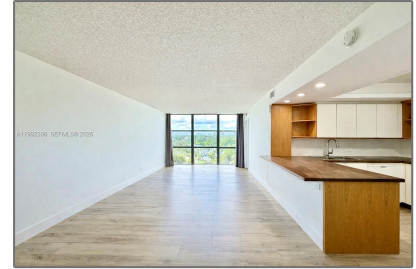

## Basic [Details](#)

Property Type: **Residential Lease**

Listing Type: **For Rent**

Listing ID: **A11992306**

Price: **\$2,350**

Bedroom(s): **2**

Bathroom(s): **2**

Square Footage: **1,075 Sqft**