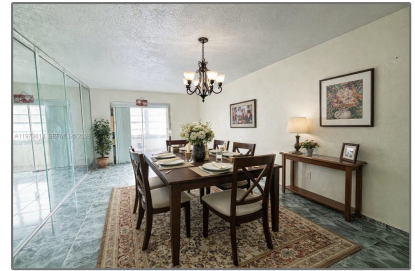

Residential For Sale

715 Sqft - 140 Royal Palm Rd # 202, Hialeah Gardens, Florida 33016

Basic [Details](#)

Property Type:	Residential
Listing Type:	For Sale
Listing ID:	A11973814
Price:	\$170,000
Bedroom(s):	1
Bathroom(s):	1
Square Footage:	715 Sqft
Year Built:	1968
Half Bathrooms:	1
On Market Date:	27/02/2026