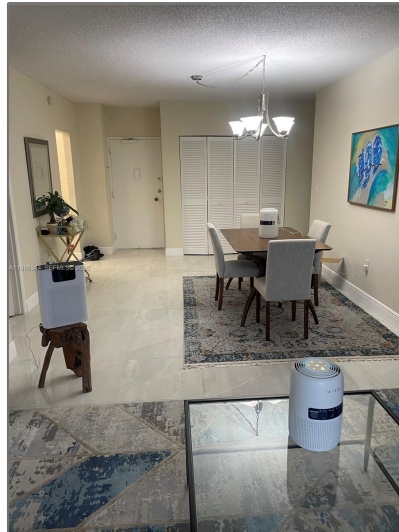

Residential Lease For Rent

870 Sqft - 1985 S Ocean Dr # 10A, Hallandale
Beach, Florida 33009

Basic [Details](#)

Property Type:	Residential Lease
Listing Type:	For Rent
Listing ID:	A11986344
Price:	\$2,000
Bedroom(s):	1
Bathroom(s):	1
Square Footage:	870 Sqft
Year Built:	1972
Half Bathrooms:	1
On Market Date:	20/03/2026