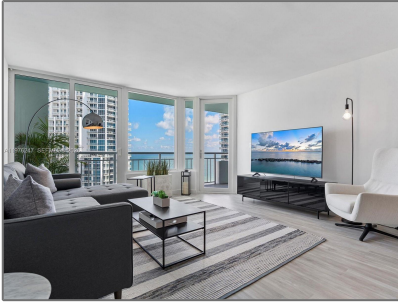

# Residential Lease For Rent

858 Sqft - 400 S Pointe Dr # 2308, Miami Beach,  
Florida 33139