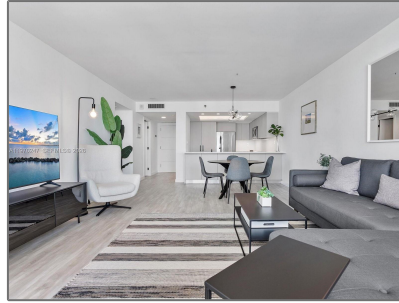

# Residential Lease For Rent

858 Sqft - 400 S Pointe Dr # 2308, Miami Beach,  
Florida 33139