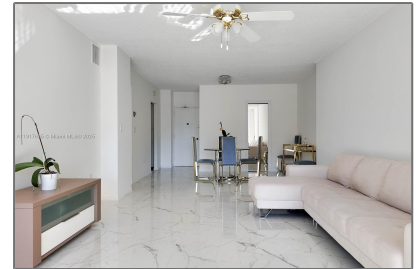

Residential Lease For Rent

798 Sqft - 1965 S Ocean Dr # 6M, Hallandale Beach, Florida 33009

Basic [Details](#)

Property Type: **Residential Lease**

Listing Type: **For Rent**

Listing ID: **A11917635**

Price: **\$2,250**