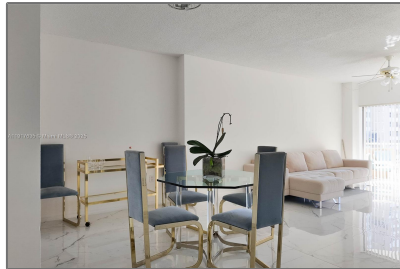

Residential Lease For Rent

798 Sqft - 1965 S Ocean Dr # 6M, Hallandale Beach, Florida 33009

Basic [Details](#)

Property Type: **Residential Lease**

Listing Type: **For Rent**

Listing ID: **A11917635**

Price: **\$2,250**