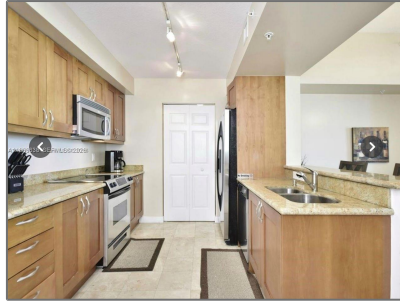

## Basic [Details](#)

Property Type:	<b>Residential Lease</b>
Listing Type:	<b>For Rent</b>
Listing ID:	<b>A11966638</b>
Price:	<b>\$3,550</b>
Bedroom(s):	<b>2</b>
Bathroom(s):	<b>2</b>
Square Footage:	<b>1,081 Sqft</b>
Year Built:	<b>2008</b>
On Market Date:	<b>16/02/2026</b>