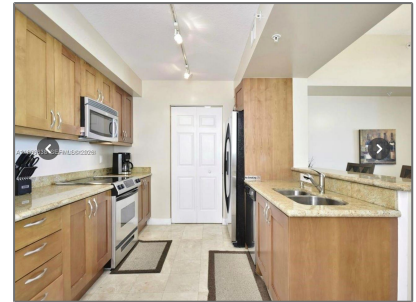

Residential Lease For Rent

1,081 Sqft - 1755 E Hallandale Beach Blvd #
2505E, Hallandale Beach, Florida 33009

Basic [Details](#)

Property Type:	Residential Lease
Listing Type:	For Rent
Listing ID:	A11966638
Price:	\$3,550
Bedroom(s):	2
Bathroom(s):	2
Square Footage:	1,081 Sqft
Year Built:	2008
On Market Date:	16/02/2026