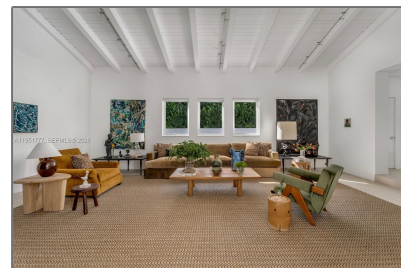

Residential For Sale

3,350 Sqft - 3325 Pine Tree Dr, Miami Beach, Florida 33140

Basic Details

Property Type:	Residential
Listing Type:	For Sale
Listing ID:	A11951777
Price:	\$5,950,000
Bedroom(s):	3
Bathroom(s):	3
Square Footage:	3,350 Sqft
Year Built:	1936
Half Bathrooms:	1
Lot Area:	10,500 Sqft
On Market Date:	28/01/2026