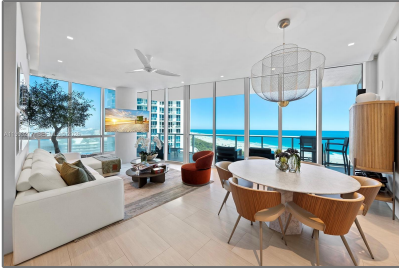

Residential Lease For Rent

1,595 Sqft - 100 S Pointe Dr # 1409, Miami Beach, Florida 33139

Basic Details

Property Type: **Residential Lease**

Listing Type: **For Rent**

Listing ID: **A11993277**

Price: **\$21,000**