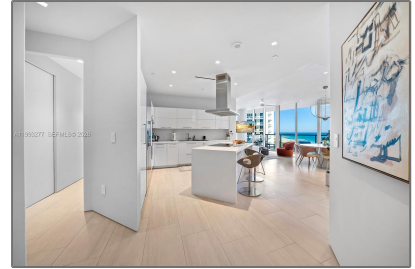

Residential Lease For Rent

1,595 Sqft - 100 S Pointe Dr # 1409, Miami Beach, Florida 33139

Basic Details

Property Type: **Residential Lease**

Listing Type: **For Rent**

Listing ID: **A11993277**

Price: **\$21,000**