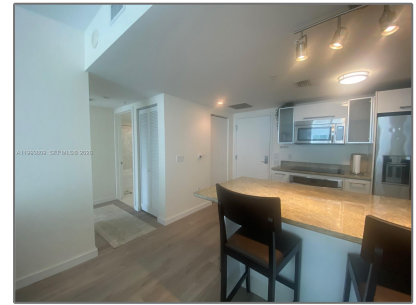

## Basic [Details](#)

Property Type:	<b>Residential Lease</b>
Listing Type:	<b>For Rent</b>
Listing ID:	<b>A11993809</b>
Price:	<b>\$2,800</b>
Bedroom(s):	<b>1</b>
Bathroom(s):	<b>1</b>
Square Footage:	<b>832 Sqft</b>
Year Built:	<b>2007</b>
On Market Date:	<b>02/04/2026</b>