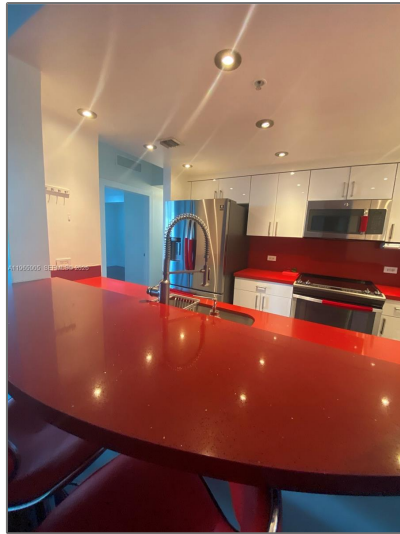

Residential Lease For Rent

955 Sqft - 117 NW 42nd Ave # 1612, Miami,
Florida 33126

Basic [Details](#)

Property Type: **Residential Lease**

Listing Type: **For Rent**

Listing ID: **A11965005**

Price: **\$2,650**