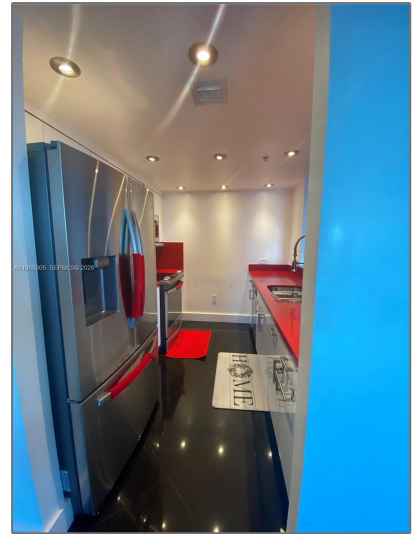

Residential Lease For Rent

955 Sqft - 117 NW 42nd Ave # 1612, Miami,
Florida 33126

Basic [Details](#)

Property Type: **Residential Lease**

Listing Type: **For Rent**

Listing ID: **A11965005**

Price: **\$2,650**