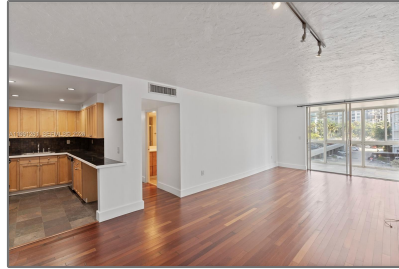

Residential Lease For Rent

1,320 Sqft - 145 SE 25th Rd # 404, Miami, Florida 33129

Basic [Details](#)

Property Type: **Residential Lease**

Listing Type: **For Rent**

Listing ID: **A11991261**

Price: **\$2,900**

County: **Miami-Dade County**

City: **Miami**

Zipcode: **33129**

Street: **145 SE 25th Rd # 404**

Building Name: **BRICKELL 25 CONDO**

Longitude: **W81° 47' 53.9"**

Features

Swimming Pool: **In Ground**