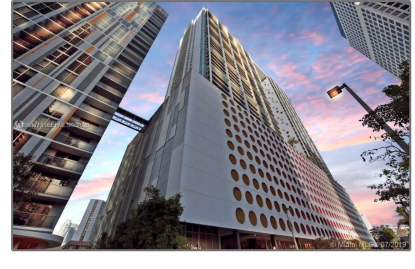

Residential Lease For Rent

738 Sqft - 500 Brickell Ave # 2708, Miami, Florida
33131

Basic [Details](#)

Property Type:	Residential Lease
Listing Type:	For Rent
Listing ID:	A11993713
Price:	\$3,100
Bedroom(s):	1
Bathroom(s):	1
Square Footage:	738 Sqft
Year Built:	2008
On Market Date:	02/04/2026

Features

<input checked="" type="checkbox"/>	Swimming Pool:	Community
<input checked="" type="checkbox"/>	Furnished:	Furnished

Address [Map](#)

Country:	US
State:	FL
County:	Miami-Dade County
City:	Miami
Zipcode:	33131
Street:	500 Brickell Ave # 2708
Building Name:	500 BRICKELL EAST CONDO
Longitude:	W81° 48' 33.2"