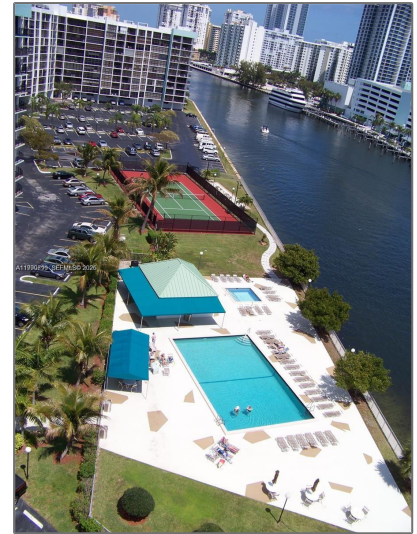

Residential For Sale

1,075 Sqft - 200 Leslie Dr # 425, Hallandale Beach, Florida 33009

Basic [Details](#)

Property Type:	Residential
Listing Type:	For Sale
Listing ID:	A11990790
Price:	\$275,000
Bedroom(s):	2
Bathroom(s):	2
Square Footage:	1,075 Sqft
Year Built:	1981
On Market Date:	27/03/2026