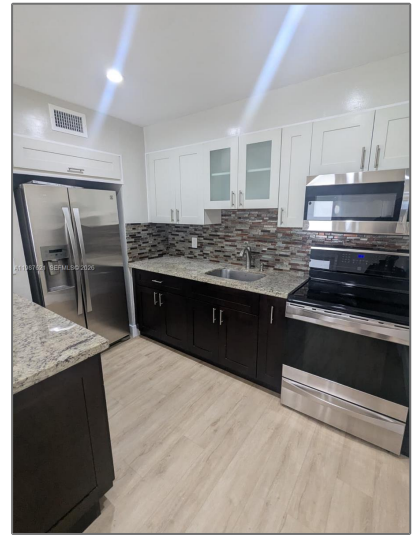

# Residential Lease For Rent

988 Sqft - 630 SE 3rd Pl, Hialeah, Florida 33010