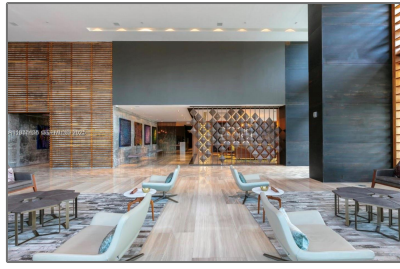

# Residential Lease For Rent

588 Sqft - 3470 E Coast Ave # H1406, Miami,  
Florida 33137