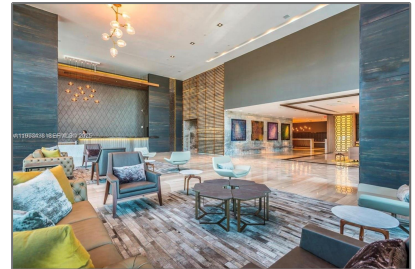

# Residential Lease For Rent

588 Sqft - 3470 E Coast Ave # H1406, Miami,  
Florida 33137