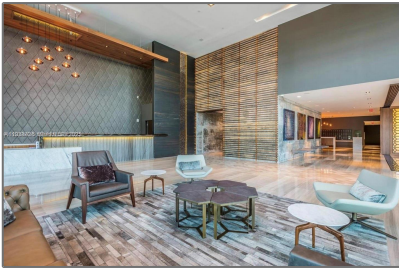

# Residential Lease For Rent

588 Sqft - 3470 E Coast Ave # H1406, Miami,  
Florida 33137