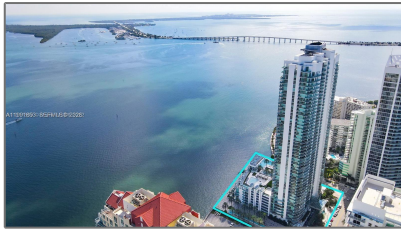

Residential For Sale

1,730 Sqft - 1331 Brickell Bay Dr # 903, Miami, Florida 33131

Basic [Details](#)

Property Type:	Residential
Listing Type:	For Sale
Listing ID:	A11991853
Price:	\$1,649,000
Bedroom(s):	2
Bathroom(s):	3
Square Footage:	1,730 Sqft
Year Built:	2004
On Market Date:	31/03/2026

Address [Map](#)

Country:	US
State:	FL
County:	Miami-Dade County
City:	Miami
Zipcode:	33131
Street:	1331 Brickell Bay Dr # 903
Building Name:	Jade Residences
Longitude:	W81° 48' 39"
Latitude:	N25° 45' 36"