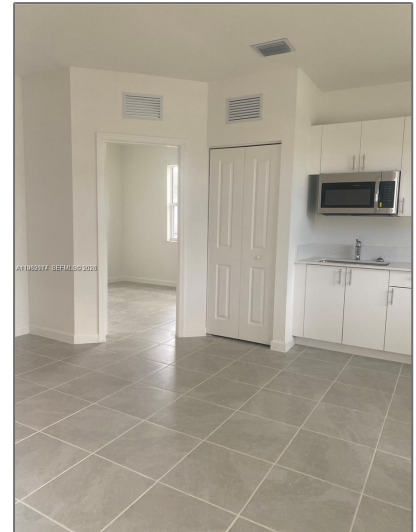

Residential Lease For Rent

2,199 Sqft - 28857 SW 163rd Ct # 0, Homestead,
Florida 33033

Basic [Details](#)

Property Type: **Residential Lease**

Listing Type: **For Rent**

Listing ID: **A11962014**

Price: **\$4,150**