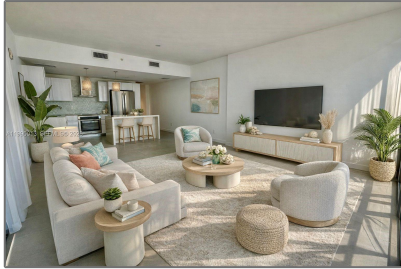

Residential Lease For Rent

1,055 Sqft - 1600 NE 1st Ave # 1210, Miami,
Florida 33132

Basic [Details](#)

Property Type:	Residential Lease
Listing Type:	For Rent
Listing ID:	A11990013
Price:	\$3,600
Bedroom(s):	2
Bathroom(s):	2
Square Footage:	1,055 Sqft
Year Built:	2018
On Market Date:	26/03/2026