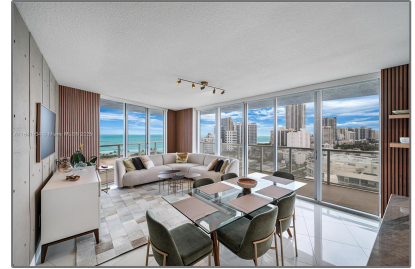

Residential Lease For Rent

1,230 Sqft - 6700 Indian Creek Dr # 1502, Miami Beach, Florida 33141

Basic [Details](#)

Property Type: **Residential Lease**

Listing Type: **For Rent**

Listing ID: **A11841534**

Price: **\$7,750**