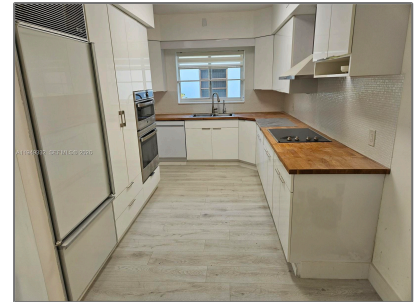

Residential Lease For Rent

1,874 Sqft - 1070 N Shore Dr, Miami Beach,
Florida 33141

Basic [Details](#)

Property Type: **Residential Lease**

Listing Type: **For Rent**

Listing ID: **A11949332**

Price: **\$6,900**