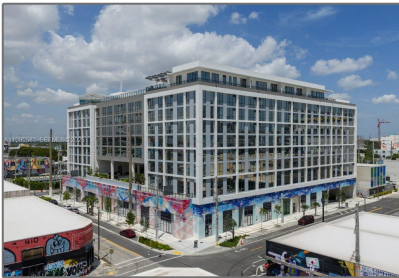

Residential Lease For Rent

690 Sqft - 2200 NW 1st Ave, Miami, Florida 33127

Basic [Details](#)

Property Type: **Residential Lease**

Listing Type: **For Rent**

Listing ID: **A11989584**

Price: **\$3,289**

Bedroom(s): **1**

City: **Miami**

Zipcode: **33127**

Street: **2200 NW 1st Ave**

Building Name: **Joule House**

Longitude: **W81° 48' 10.5"**

Latitude: **N25° 47' 53.9"**

Features

✓ Swimming Pool: **In Ground**