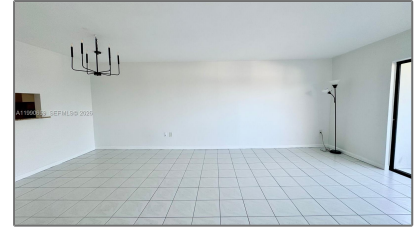

# Residential Lease For Rent

887 Sqft - 130 S Shore Dr # 4B, Miami Beach,  
Florida 33141

## Basic [Details](#)

Property Type: **Residential Lease**

Listing Type: **For Rent**

Listing ID: **A11990659**

Price: **\$2,500**

Bedroom(s): **2**

Bathroom(s): **2**

Square Footage: **887 Sqft**