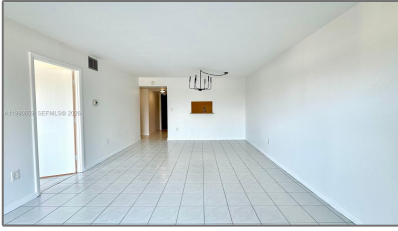

# Residential Lease For Rent

887 Sqft - 130 S Shore Dr # 4B, Miami Beach,  
Florida 33141

## Basic [Details](#)

Property Type: **Residential Lease**

Listing Type: **For Rent**

Listing ID: **A11990659**

Price: **\$2,500**

Bedroom(s): **2**

Bathroom(s): **2**

Square Footage: **887 Sqft**