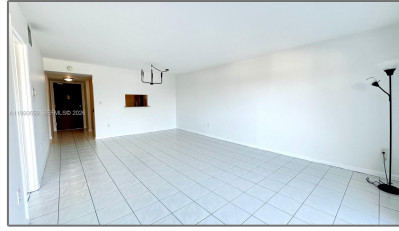

# Residential Lease For Rent

887 Sqft - 130 S Shore Dr # 4B, Miami Beach,  
Florida 33141

## Basic [Details](#)

Property Type: **Residential Lease**

Listing Type: **For Rent**

Listing ID: **A11990659**

Price: **\$2,500**

Bedroom(s): **2**

Bathroom(s): **2**

Square Footage: **887 Sqft**