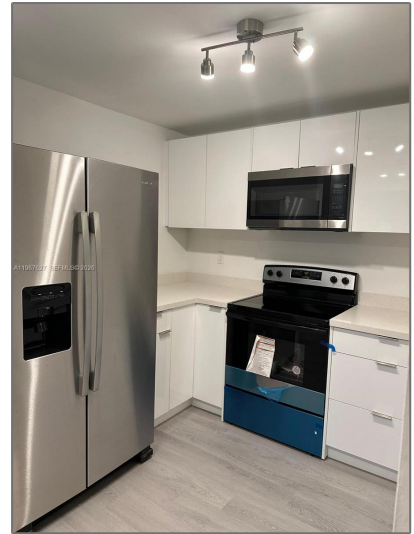

# Residential Lease For Rent

760 Sqft - 210 SW 11th St # 510, Miami, Florida  
33130