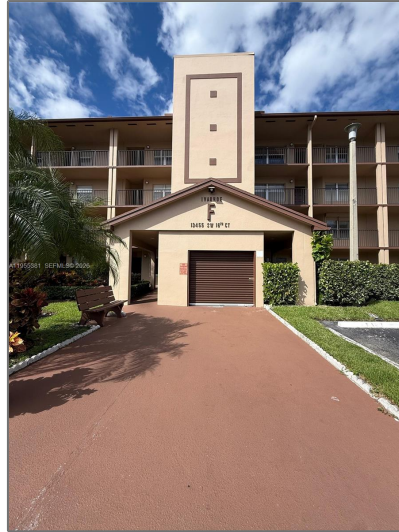

Residential Lease For Rent

1,082 Sqft - 13455 SW 16th Ct # 213F, Pembroke Pines, Florida 33027

Basic [Details](#)

Property Type: **Residential Lease**

Listing Type: **For Rent**

Listing ID: **A11955381**

Price: **\$2,250**

County: **Broward County**

City: **Pembroke Pines**

Zipcode: **33027**

Features

Swimming Pool: **Other**

Furnished: **Unfurnished**

Street: **13455 SW 16th Ct**
213F

Building Name: **IVANHOE EAST AT**
CENTURY V