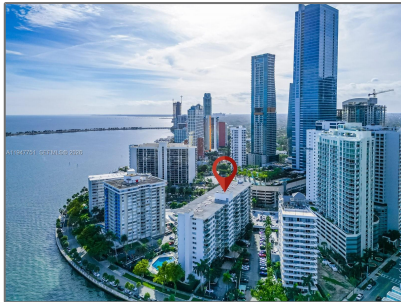

Residential Lease For Rent

787 Sqft - 1408 Brickell Bay Dr # 1206, Miami,
Florida 33131

Basic Details

Property Type: **Residential Lease**

Listing Type: **For Rent**

Listing ID: **A11947751**

Price: **\$2,800**

County: **Miami-Dade County**

City: **Miami**

Zipcode: **33131**

Street: **1408 Brickell Bay
Dr # 1206**

Building Name: **BRICKELL BAY
TOWER CONDO**

Longitude: **W81° 48' 37.8"**

Features

Swimming Pool: **Above Ground**