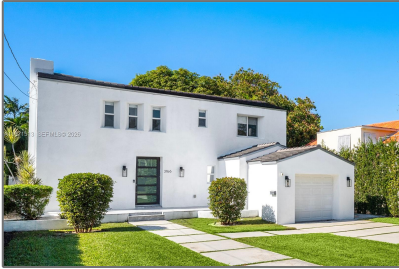

Residential Lease For Rent

2,452 Sqft - 3166 Royal Palm Ave, Miami Beach,
Florida 33140

Basic [Details](#)

Property Type: **Residential Lease**

Listing Type: **For Rent**

Listing ID: **A11971513**

Price: **\$15,000**

Bedroom(s): **4**

Bathroom(s): **4**

Square Footage: **2,452 Sqft**

Year Built: **1933**

Half Bathrooms: **1**

Lot Area: **7,500 Sqft**

On Market Date: **25/02/2026**

Features

City: **Miami Beach**

Zipcode: **33140**

Street: **3166 Royal Palm Ave**

Building Name: **ORCHARD SUB NO**

1

Longitude: **W81° 52' 11.1"**

Latitude: **N25° 48' 31.7"**

Agent Info