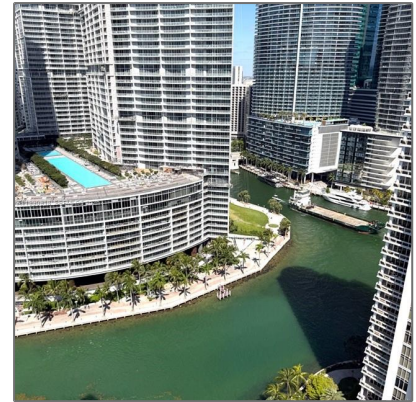

Residential Lease For Rent

1,626 Sqft - 801 Brickell Key Blvd # 3008, Miami, Florida 33131

Basic Details

Property Type: **Residential Lease**

Listing Type: **For Rent**

Listing ID: **A11990918**

Price: **\$5,800**

Zipcode: **33131**

Street: **801 Brickell Key Blvd # 3008**

Building Name: **COURTS BRICKELL
KEY CONDO**

Longitude: **W81° 48' 47.9"**

Latitude: **N25° 46' 6.3"**

Agent [Info](#)

Elena Beck
☎ (305) 924-6985
