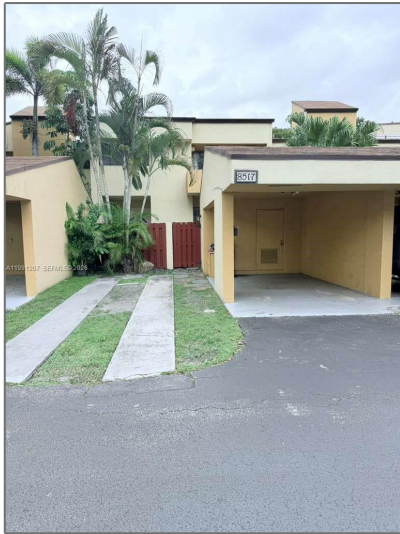

# Residential Lease For Rent

1,850 Sqft - 8517 NW 9th Pl, Plantation, Florida  
33324