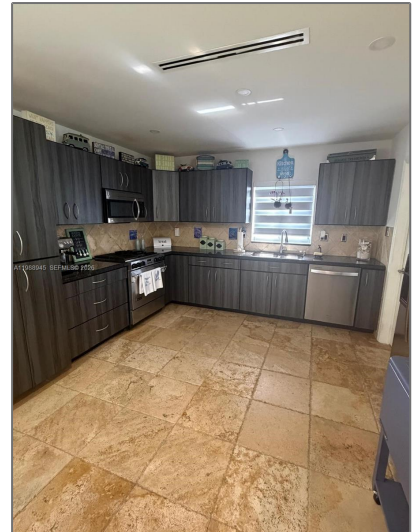

## Basic [Details](#)

Property Type:	<b>Residential Lease</b>
Listing Type:	<b>For Rent</b>
Listing ID:	<b>A11988945</b>
Price:	<b>\$4,900</b>
Bedroom(s):	<b>5</b>
Bathroom(s):	<b>3</b>
Square Footage:	<b>2,156 Sqft</b>
Year Built:	<b>1968</b>
Lot Area:	<b>9,999 Sqft</b>
On Market Date:	<b>24/03/2026</b>