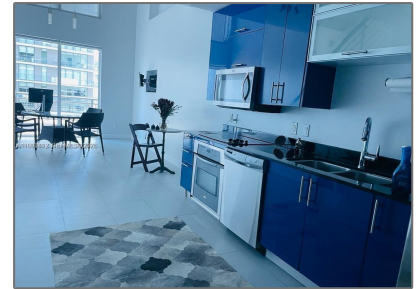

Residential Lease For Rent

1,148 Sqft - 60 SW 13th St # 3606, Miami, Florida 33130

Basic Details

Property Type: **Residential Lease**

Listing Type: **For Rent**

Listing ID: **A11980412**

Price: **\$4,300**

Bedroom(s): **2**