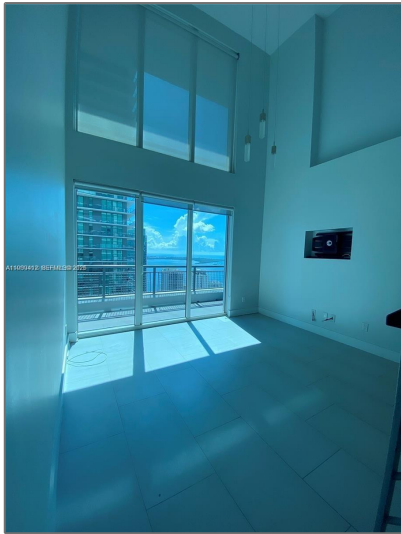

Residential Lease For Rent

1,148 Sqft - 60 SW 13th St # 3606, Miami, Florida 33130

Basic Details

Property Type: **Residential Lease**

Listing Type: **For Rent**

Listing ID: **A11980412**

Price: **\$4,300**

Bedroom(s): **2**

Bathroom(s): **2**

Square Footage: **1,148 Sqft**

Year Built: **2008**

Half Bathrooms: **1**

On Market Date: **10/03/2026**

Features

✓ Swimming Pool: **Heated, Community, Above Ground, Hot Tub, Fenced**

✓ View: **Intracoastal View, Bay, Other**