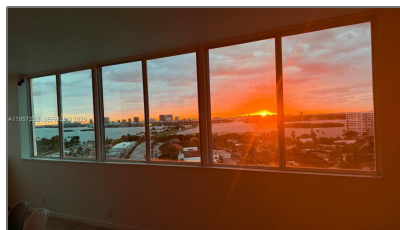

Residential For Sale

2,252 Sqft - 2150 Sans Souci Blvd # D1, North
Miami, Florida 33181

Basic [Details](#)

Property Type: **Residential**

Listing Type: **For Sale**

Listing ID: **A11957232**

Price: **$575,000**

Bedroom(s): **2**

Bathroom(s): **2**

Square Footage: **2,252 Sqft**

Year Built: **1972**

Half Bathrooms: **1**

On Market Date: **02/02/2026**

Address [Map](#)

Country: **US**

State: **FL**

County: **Miami-Dade County**

City: **North Miami**

Zipcode: **33181**

Street: **2150 Sans Souci
Blvd # D1**

Building Name: **BAYVIEW TOWERS
CONDO**

Features

☒ View: **Ocean View, Bay, Skyline**

☒ Furnished: **Furnished**