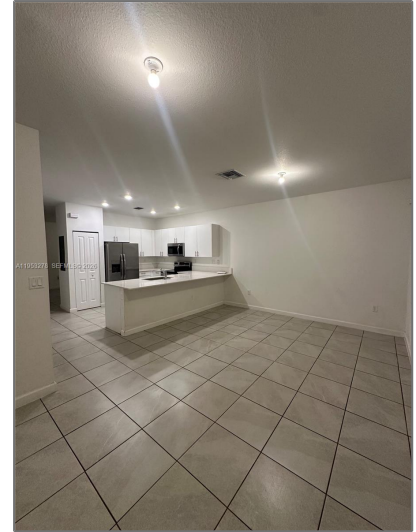

Residential Lease For Rent

1,393 Sqft - 11869 SW 246th Ter # 0, Homestead, Florida 33032

Basic Details

Property Type: **Residential Lease**

Listing Type: **For Rent**

Listing ID: **A11953278**

Price: **\$2,650**

Bedroom(s): **3**

Bathroom(s): **2**

Square Footage: **1,393 Sqft**

Year Built: **2022**

Half Bathrooms: **1**

Lot Area: **1,796 Sqft**

On Market Date: **26/01/2026**

Features

Pet Allowed: **Maximum 20 Lbs**

Patio: **Patio**

Furnished: **Furnished**

Address Map

Country: **US**

State: **FL**

County: **Miami-Dade County**

City:	Homestead
Zipcode:	33032
Street:	11869 SW 246th Ter # 0
Building Name:	SILVER PALM RESIDENTIAL H
Longitude:	W81° 36' 59.3"
Latitude:	N25° 32' 20.3"