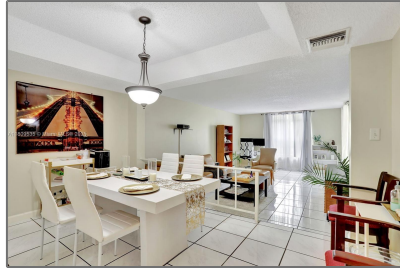

Residential For Sale

1,260 Sqft - 3660 Inverrary Dr # 2X, Lauderhill,
Florida 33319

Basic Details

Property Type:	Residential
Listing Type:	For Sale
Listing ID:	A11809535
Price:	\$170,000
Bedroom(s):	2
Bathroom(s):	2
Square Footage:	1,260 Sqft
Year Built:	1973
On Market Date:	25/05/2025