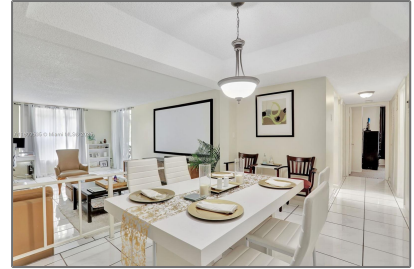

Residential For Sale

1,260 Sqft - 3660 Inverrary Dr # 2X, Lauderhill,
Florida 33319

Basic Details

Property Type:	Residential
Listing Type:	For Sale
Listing ID:	A11809535
Price:	\$170,000
Bedroom(s):	2
Bathroom(s):	2
Square Footage:	1,260 Sqft
Year Built:	1973
On Market Date:	25/05/2025