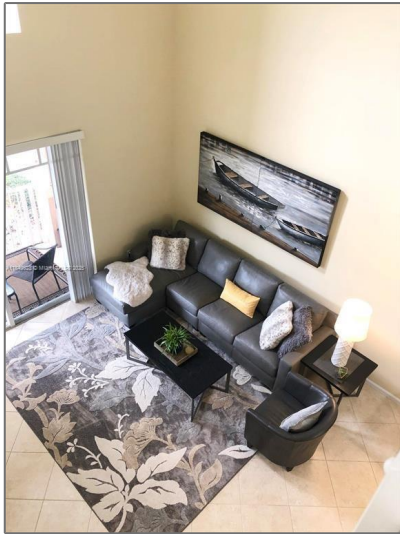

Residential Lease For Rent

1,101 Sqft - 4812 S Central Blvd # 25, Jupiter,
Florida 33458

Basic [Details](#)

Property Type: **Residential Lease**

Listing Type: **For Rent**

Listing ID: **A11849923**

Price: **\$3,000**