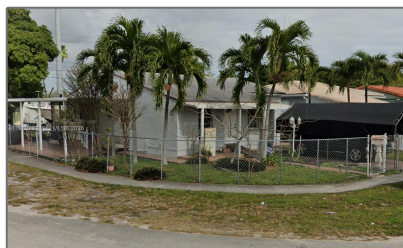

Residential For Sale

- 501 SE 1st St, Hialeah, Florida 33010

Basic [Details](#)

Property Type: **Residential**

Listing Type: **For Sale**

Listing ID: **A11963382**

Price: **\$650,000**

Bedroom(s): **3**

State: **FL**

County: **Miami-Dade County**

City: **Hialeah**

Zipcode: **33010**

Street: **501 SE 1st St**

Building Name: **HOLLEMAN
MANOR 2ND REV**

Longitude: **W81° 43' 44.1"**

Latitude: **N25° 49' 20.2"**