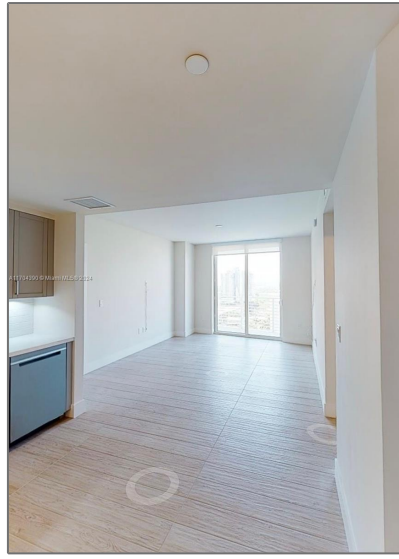

Residential Lease For Rent

1,310 Sqft - 215 N New River Dr E # 1510, Fort Lauderdale, Florida 33301

Basic Details

Property Type: **Residential Lease**

Listing Type: **For Rent**

Listing ID: **A11704390**

Price: **\$6,879**

Bedroom(s): **2**

Bathroom(s): **2**

Square Footage: **1,310 Sqft**

Year Built: **2022**

Lot Area: **61,297 Sqft**

On Market Date: **04/12/2024**

Features

- ✓ Swimming Pool: **Heated, Community, Hot Tub**
- ✓ View: **Intracoastal View**
- ✓ Pet Allowed: **Restrictions Or Possible Restrictions**
- ✓ Furnished: **Unfurnished**