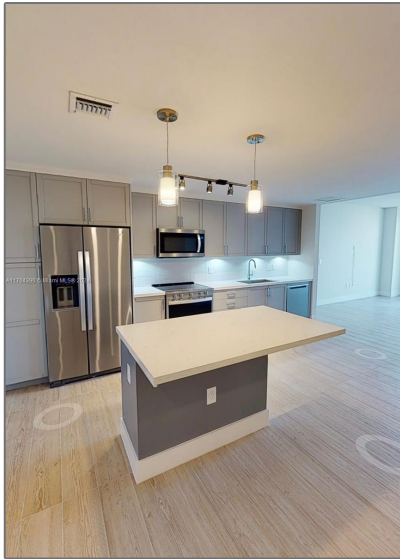

Residential Lease For Rent

1,310 Sqft - 215 N New River Dr E # 1510, Fort Lauderdale, Florida 33301

Basic Details

Property Type: **Residential Lease**

Listing Type: **For Rent**

Listing ID: **A11704390**

Price: **\$6,879**