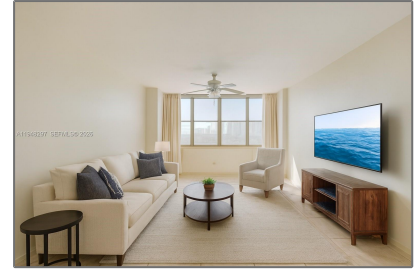

Residential Lease For Rent

1,045 Sqft - 7441 Wayne Ave # 8P, Miami Beach, Florida 33141

Basic Details

Property Type: **Residential Lease**

Listing Type: **For Rent**

Listing ID: **A11948297**

Price: **\$2,575**