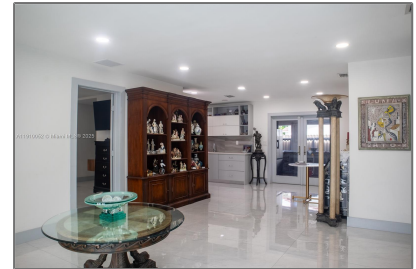

# Residential For Sale

1,496 Sqft - 3541 SW 105th Ct, Miami, Florida  
33165