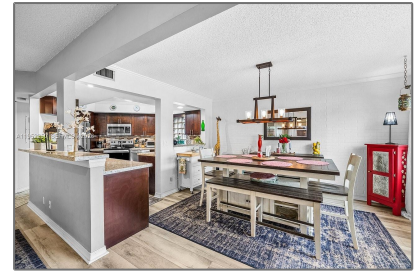

Residential For Sale

1,740 Sqft - 11625 Winchester Dr # B, Palm Beach Gardens, Florida 33410

Basic [Details](#)

Property Type: **Residential**

Listing Type: **For Sale**

Listing ID: **A11952250**

Price: **\$439,000**