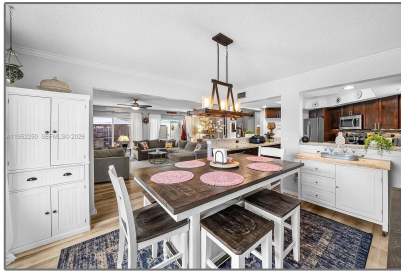

Residential For Sale

1,740 Sqft - 11625 Winchester Dr # B, Palm Beach Gardens, Florida 33410

Basic [Details](#)

Property Type: **Residential**

Listing Type: **For Sale**

Listing ID: **A11952250**

Price: **\$439,000**