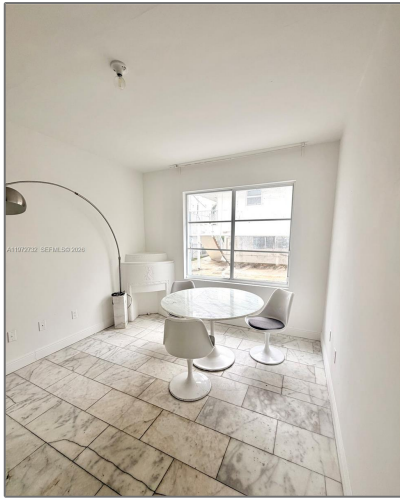

Residential Lease For Rent

799 Sqft - 922 Jefferson Ave # 6, Miami Beach,
Florida 33139

Basic [Details](#)

Property Type: **Residential Lease**

Listing Type: **For Rent**

Listing ID: **A11972732**

Price: **\$3,150**