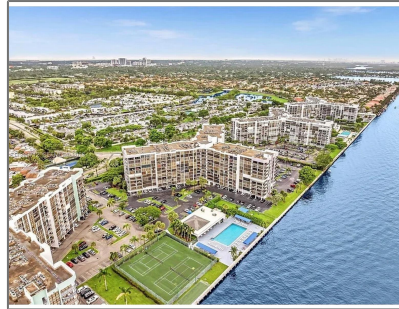

Residential For Sale

915 Sqft - 600 E Parkview Dr # 316, Hallandale Beach, Florida 33009

Basic Details

Property Type:	Residential
Listing Type:	For Sale
Listing ID:	A11988712
Price:	\$260,000
Bedroom(s):	1
Bathroom(s):	1
Square Footage:	915 Sqft
Year Built:	1979
Rooms:	3
Half Bathrooms:	1
On Market Date:	24/03/2026

Address Map

Country:	US
State:	FL
County:	Broward County
City:	Hallandale Beach
Zipcode:	33009
Street:	600 E Parkview Dr # 316

Building Name: **Towers of Oceanview South**

Longitude: **W81° 52' 43.9"**

Latitude: **N25° 59' 37.7"**