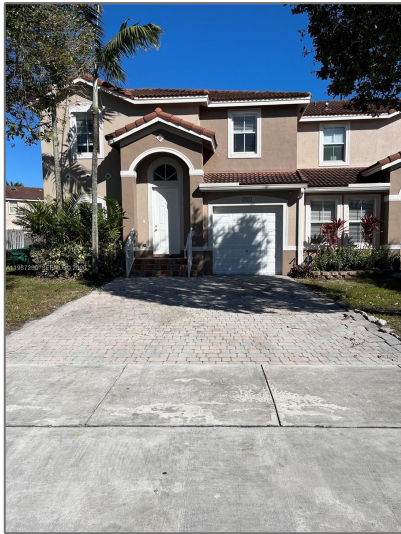

# Residential Lease For Rent

2,028 Sqft - 27501 SW 138th Ave, Homestead,  
Florida 33032

## Basic Details

Property Type: **Residential Lease**

Listing Type: **For Rent**

Listing ID: **A11987280**

Price: **\$3,200**

Bedroom(s): **4**

Bathroom(s): **2**

Square Footage: **2,028 Sqft**

Year Built: **2004**

Half Bathrooms: **1**

Lot Area: **1,765 Sqft**

On Market Date: **24/03/2026**

## Address Map

Country: **US**

State: **FL**

County: **Miami-Dade County**

City:	<b>Homestead</b>
Zipcode:	<b>33032</b>
Street:	<b>27501 SW 138th Ave</b>
Building Name:	<b>RIVERSIDE AT BISC NATL PK</b>
Longitude:	<b>W81° 35' 9"</b>
Latitude:	<b>N25° 30' 41.3"</b>