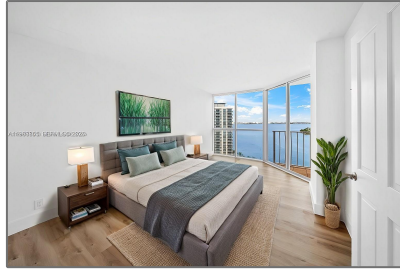

Residential Lease For Rent

1,030 Sqft - 7601 E Treasure Dr # 1915, North Bay Village, Florida 33141

Basic [Details](#)

Property Type: **Residential Lease**

Listing Type: **For Rent**

Listing ID: **A11988855**