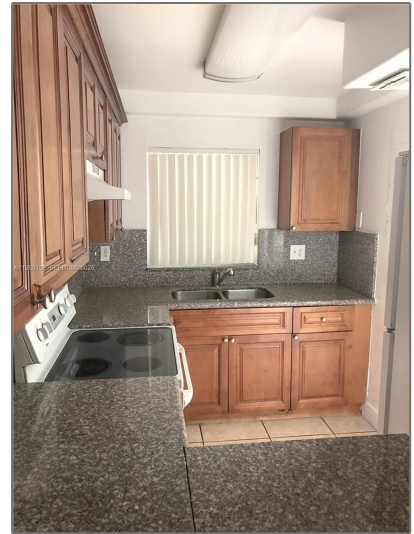

Residential Lease For Rent

1,681 Sqft - 4415 W 10th Ln # 14, Hialeah,
Florida 33012

Basic [Details](#)

Property Type: **Residential Lease**

Listing Type: **For Rent**

Listing ID: **A11988752**

Price: **\$3,350**