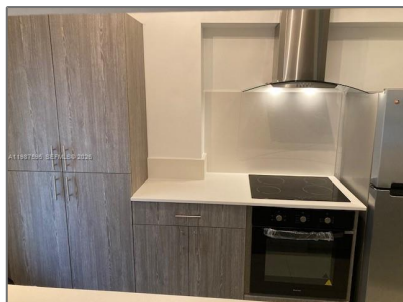

Residential Lease For Rent

720 Sqft - 1498 Jefferson Ave # 303, Miami Beach, Florida 33139

Basic [Details](#)

Property Type: **Residential Lease**

Listing Type: **For Rent**

Listing ID: **A11987595**

Price: **\$2,350**