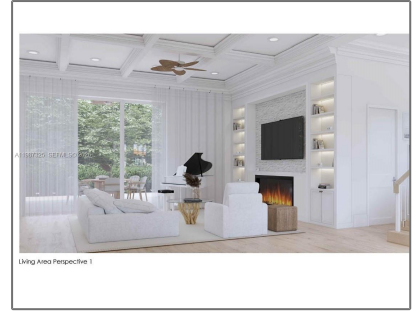

## Basic Details

Property Type:	<b>Residential</b>
Listing Type:	<b>For Sale</b>
Listing ID:	<b>A11987325</b>
Price:	<b>\$1,600,000</b>
Bedroom(s):	<b>3</b>
Bathroom(s):	<b>3</b>
Square Footage:	<b>1,716 Sqft</b>
Year Built:	<b>1970</b>
Lot Area:	<b>10,000 Sqft</b>
On Market Date:	<b>22/03/2026</b>